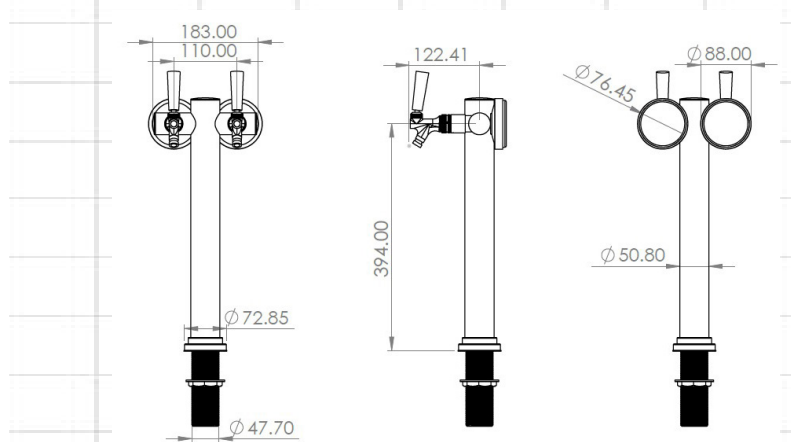

### Specifications

Recirc/Dry  
LED Illuminated  
1/2/3/4 Way

Beer Line: 4mm ID x 8mm OD (5/16")  
Recirculation Tube: S/S 7mm ID x 8mm OD (5/16")

### NOTE

(Taps and handles not included)

# T-BAR LED

1-Way

2-Way

3-Way

4-Way