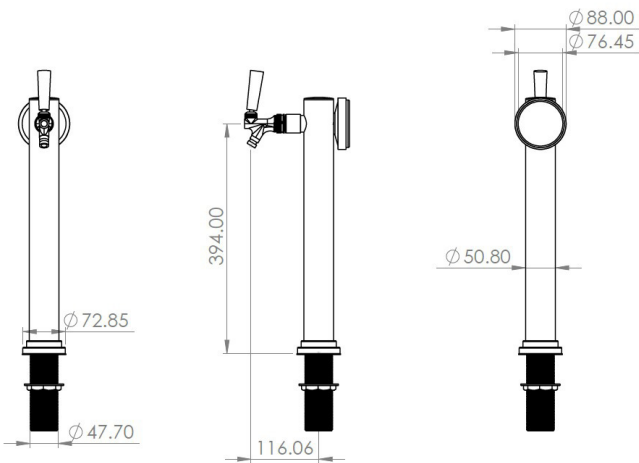

### Specifications

Recirc/Dry  
LED Illuminated  
1/2/3/4 Way

Beer Line: 4mm ID x 8mm OD (5/16")  
Recirculation Tube: S/S 7mm ID x 8mm OD (5/16")

### NOTE

(Taps and handles not included)

# T-BAR LED

1-Way

2-Way

3-Way

4-Way