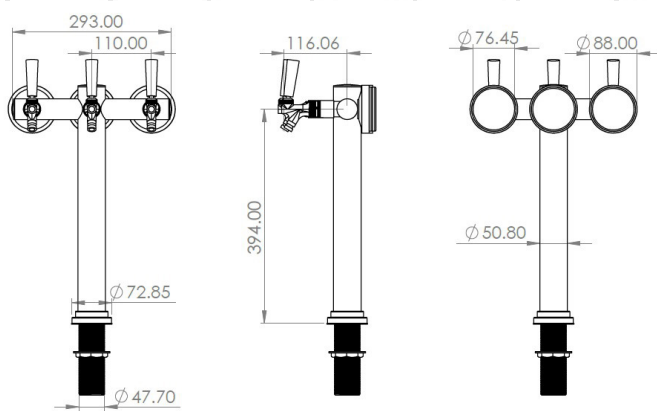

### Specifications

Recirc/Dry  
LED Illuminated  
1/2/3/4 Way

Beer Line: 4mm ID x 8mm OD (5/16")  
Recirculation Tube: S/S 7mm ID x 8mm OD (5/16")

### NOTE

(Taps and handles not included)

# T-BAR LED

1-Way

2-Way

3-Way

4-Way