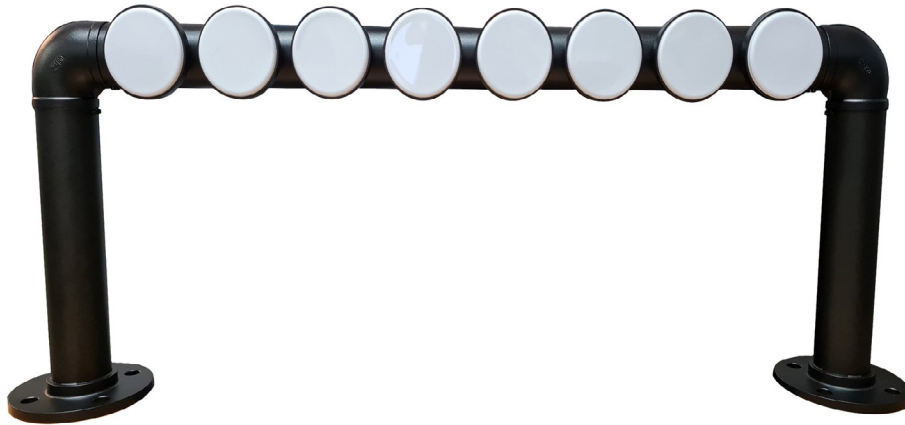

WATERPIPE GOALPOST

Specifications	Recirc/Dry LED Illuminated 4-8Way Beer Line: 4mm ID x 8mm OD (5/16") Recirculation Tube: S/S 7mm ID x 8mm OD (5/16")
Materials	Stainless Steel Finish: Powdercoated or Polished
Taps Available	Universal, Iridium Delux, Perlick, NZ Globus
SKU	WPGP4W WPGP5W WPGP6W WPGP7W WPGP8W
NOTE	(Taps and handles not included)