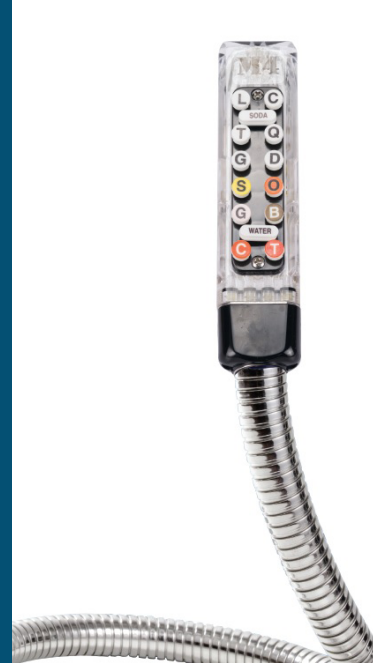

WUNDERBAR BARGUN

THE WORLD LEADING STANDARD FOR POST-MIX
BAR DISPENSERS

A quality beverage dispenser that is versatile and convenient, to save time, space and money

Description

Fully hydraulic beverage dispenser able to serve different products, including cola, tonic, juice, energy drinks and soda

Features

- Works with any bag-in-box system
- Easy flow adjustment
- Self rinsing nozzle cup
- Easy removal of contact parts

NZ Models

Flow Control Manifold:	SKUS:
M4 10-button 48" - Black	M4-10620KSF4
M4 8-button 48" - Black	M4-8600KSF4
M4 8-button 36" - Black	M4-8600KSF3
Standard Manifold:	
M4 8-button 48" - Black	M4-8600KSM4