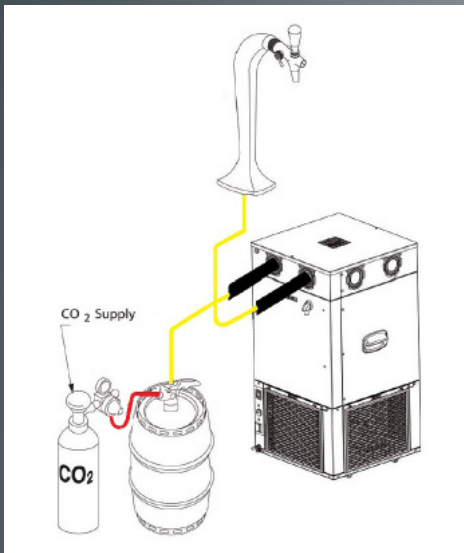

1-TAP DRAUGHT BEER SYSTEM

FULL INSTALL KIT

Full system ready for use
(excluding CO2 cylinder
and keg)
\$3800 + GST/Freight

Optional Fridge
\$1077 + GST/Freight

CHILLER

7kg Ice Bank Beer Chiller
H614xD406xW331mm

TOWER

1-Tap Stainless Steel Tower
(Charlie, Falco, Cobra,
American)
Stainless Steel Perlick
Compensating Tap

ACCESSORIES

Commercial Grade
1x D-Type Keg Coupler
1x 70PSI CO2 Regulator
Tubing, Fittings and
Insulation
Drip Tray