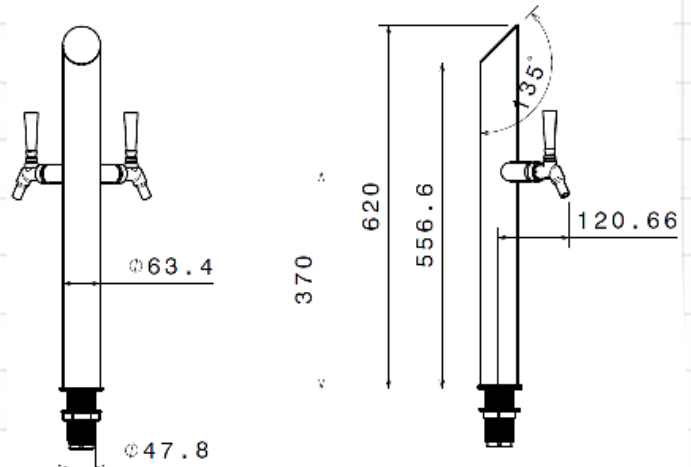

K2

Specifications	Flooded 2-Way
Materials	Brushed Stainless Steel
Optional Accessories	Powder-coating available
Taps Available	Universal, Iridium Delux, Perlick
SKU	FK1520S