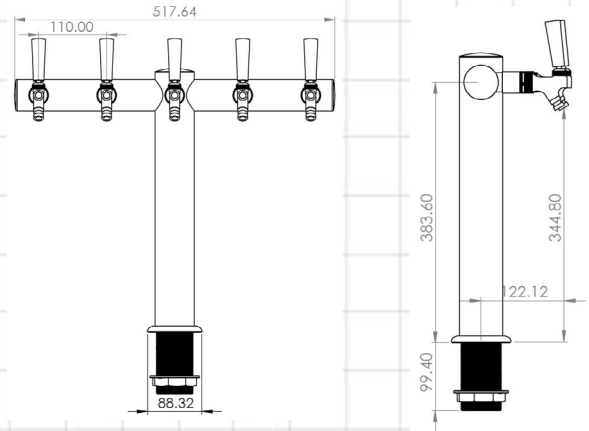

T-BAR

Specifications	Recirc/Dry 5/6 Way (8 Way available)
Materials	Brushed Stainless Steel Finish
Optional Accessories	Powder-coating available Optional coatings available
Taps Available	Universal, Iridium Delux, Perlick
SKU	FT1550S-NZ (5-Way) FT1560S-NZ (6-Way)