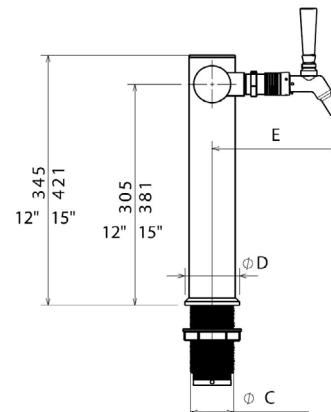

T-BAR

Specifications	Recirc/Dry 5/6 Way (8 Way available)
Materials	Brushed Stainless Steel Finish
Optional Accessories	Powder-coating available Optional coatings available
Taps Available	Universal, Iridium Delux, Perlick
SKU	FT1550S-NZ (5-Way) FT1560S-NZ (6-Way)