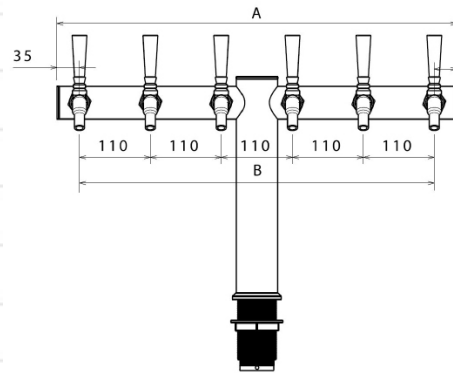

T-BAR

Specifications	Recirc/Dry 5/6 Way (8 Way available)
Materials	Brushed Stainless Steel Finish
Optional Accessories	Powder-coating available Optional coatings available
Taps Available	Universal, Iridium Delux, Perlick
SKU	FT1550S-NZ (5-Way) FT1560S-NZ (6-Way)